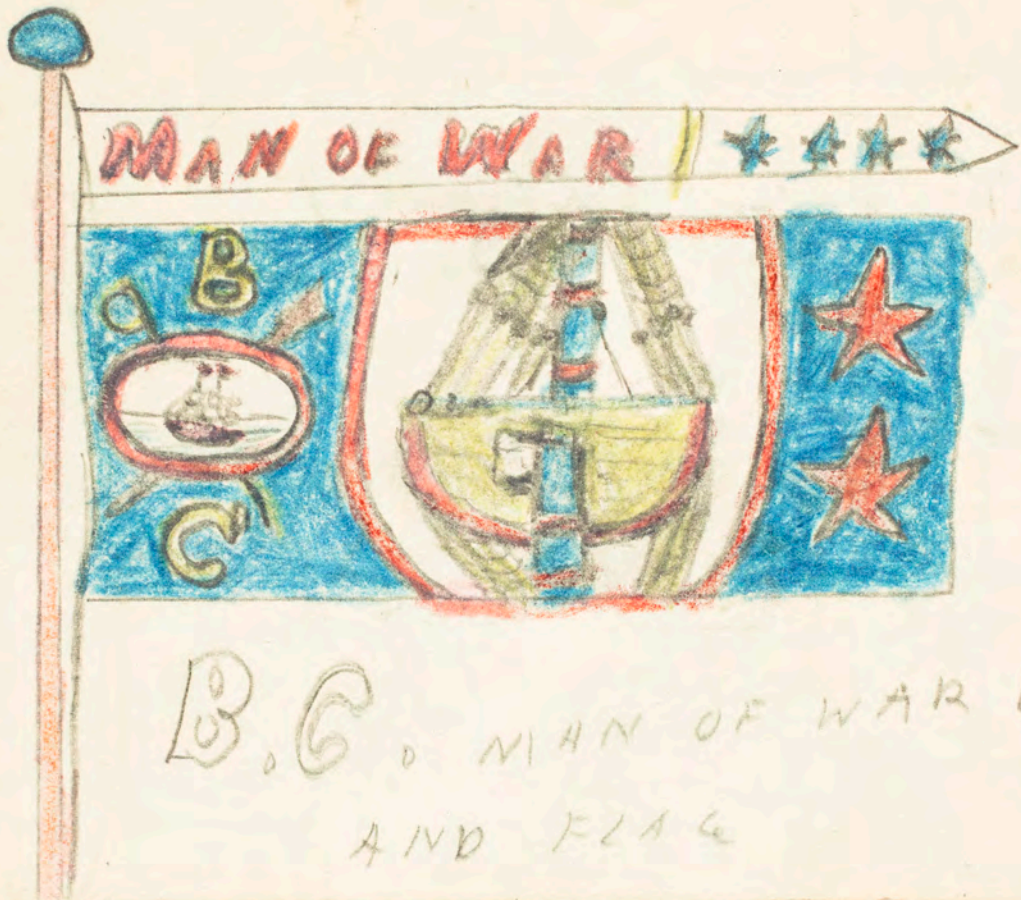

YACHT CLUB FLAG

RED STAR

GOLDEN EAGLE

RED STAR AND GOLDEN
EAGLE STEAMSHIP LINES

L G

WATCHING FOR G

FORK RIVER STEAMSHIP
LINE R C

R. C. YACHT FLAG